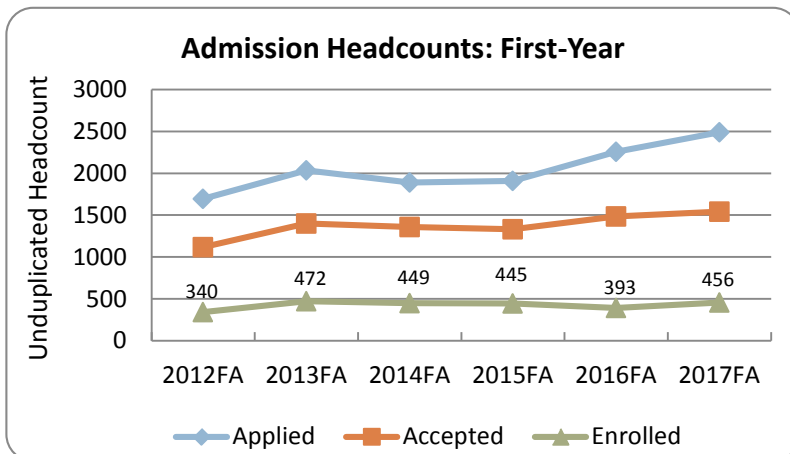

# SAINT VINCENT COLLEGE FACT BOOK HIGHLIGHTS 2017-2018

## ADMISSION

The College enrolled 456 first-time, first-year students in Fall 2017.

Nearly 31% of incoming first-year students were in the top 20% of their high school class.

Applied	2490
Accepted	1542
Acceptance Rate	61.9%
Enrolled	456
Yield	29.6%