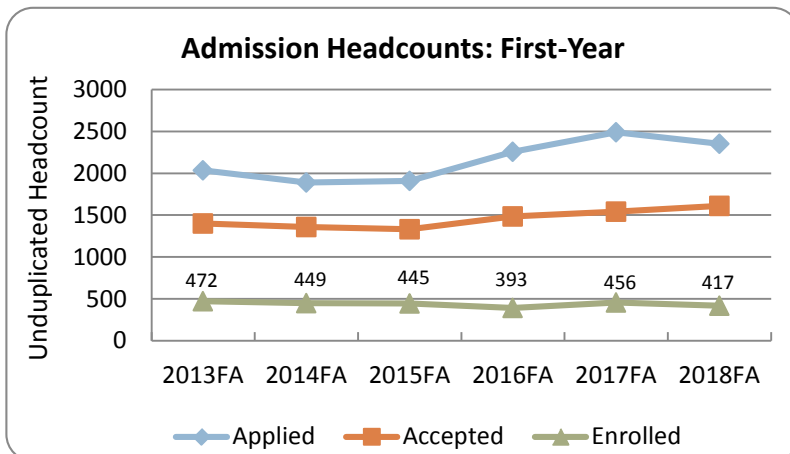

SAINT VINCENT COLLEGE FACT BOOK HIGHLIGHTS 2018-2019

ADMISSION

The College enrolled 417 first-time, first-year students in Fall 2018.

Nearly 38% of incoming first-year students were in the top 20% of their high school class.

Applied	2354
Accepted	1609
Acceptance Rate	68.4%
Enrolled	417
Yield	25.9%

STUDENTS

49% of undergraduate students are residents of Westmoreland or Allegheny counties. Roughly 23% of undergraduate students are from out of state.