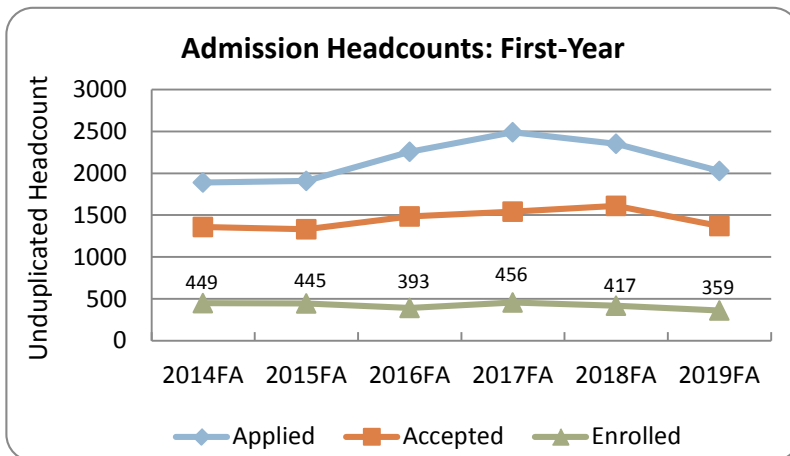

# SAINT VINCENT COLLEGE FACT BOOK HIGHLIGHTS 2019-2020

## ADMISSION

The College enrolled 359 first-time, first-year students in Fall 2019.

46% of incoming first-year students were in the top 25% of their high school class.

Applied	2028
Accepted	1371
Acceptance Rate	67.6%
Enrolled	359
Yield	26.2%